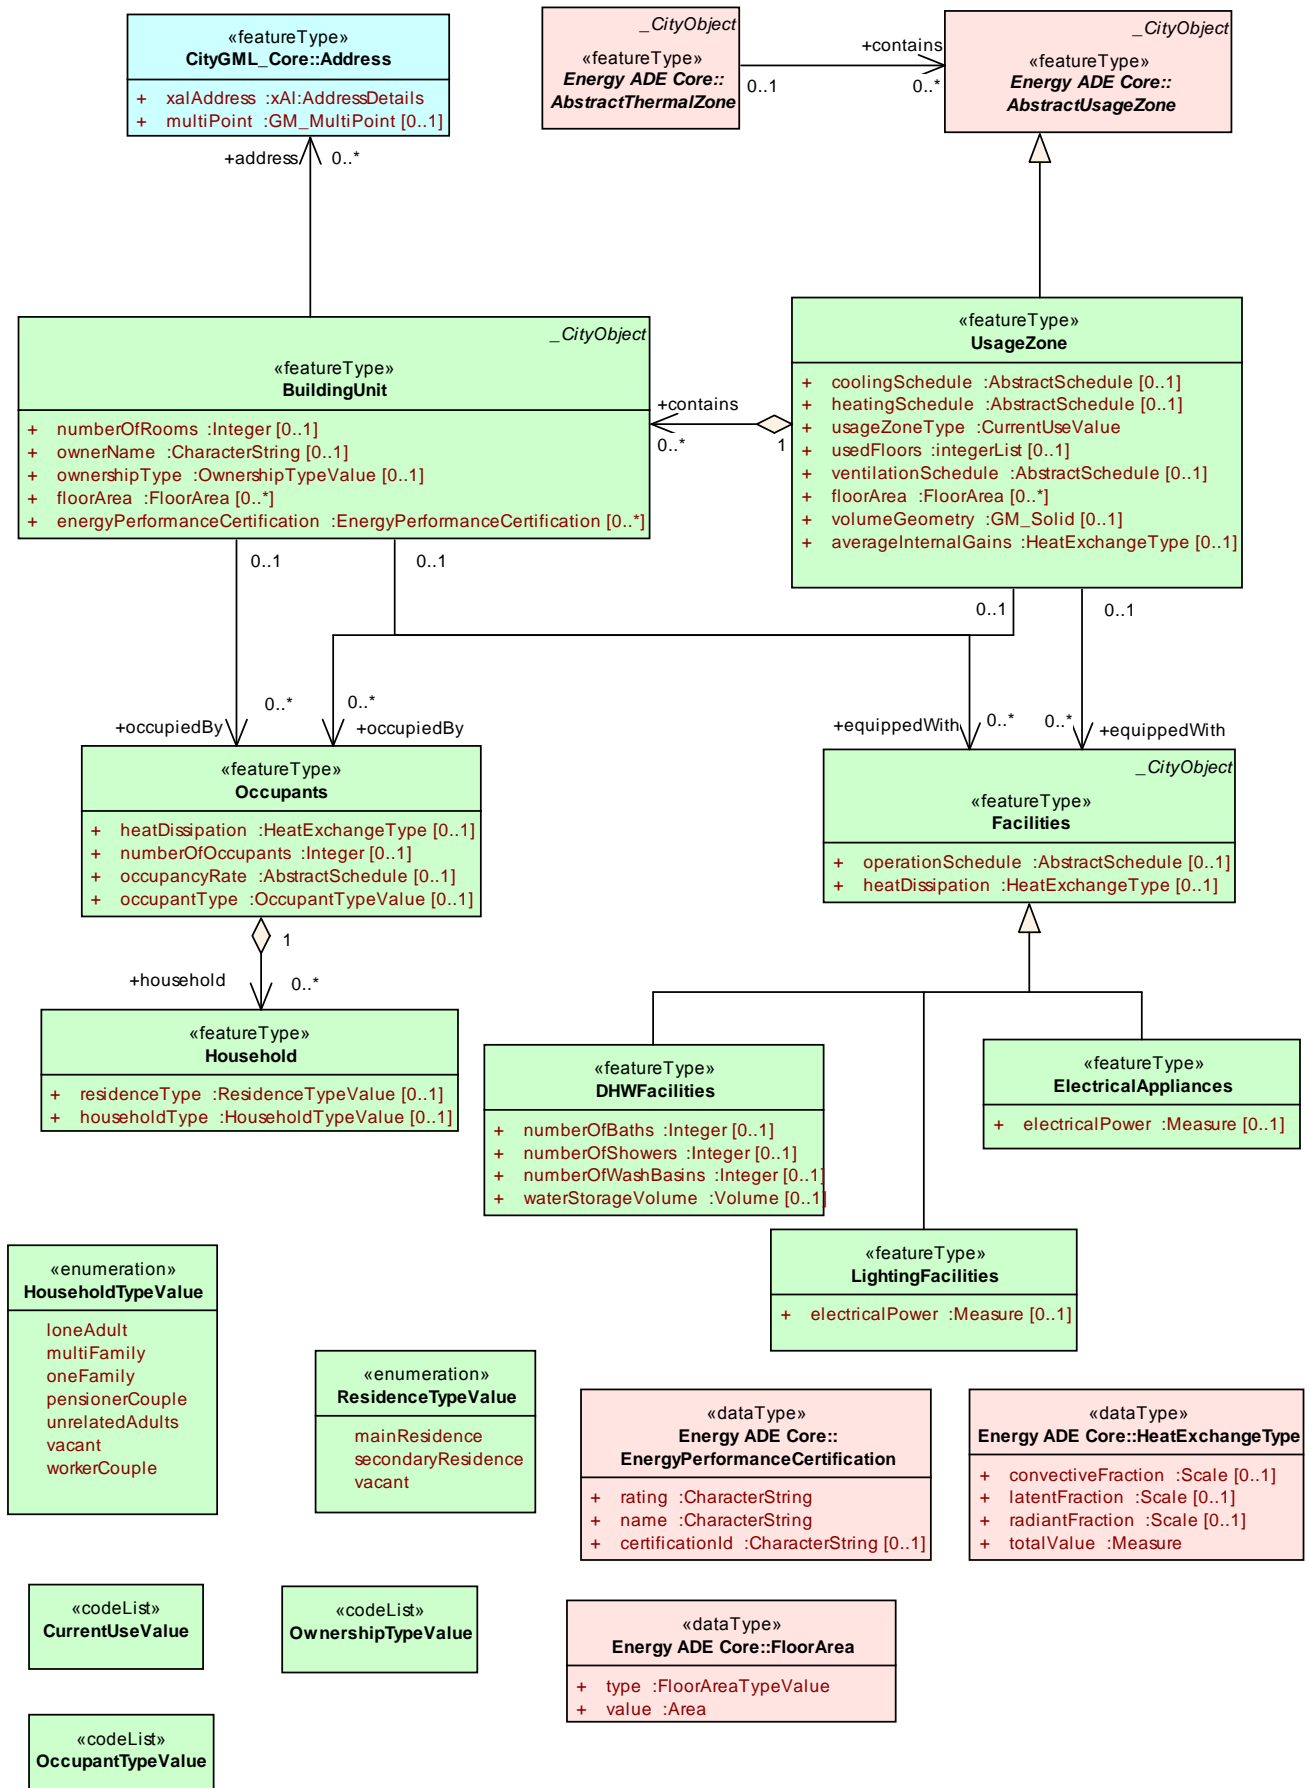

Diagram: Energy-ADE

Diagram: Energy ADE Core

Diagram: Energy ADE Core Codelists

Diagram: BuildingPhysics

Diagram: EnergySystem-Base classes

Diagram: EnergyConversionSystem

Diagram: EnergyDistributionStorageSystem

Diagram: Material

Diagram: Schedule

Diagram: TimeSeries

Diagram: Weather data

Diagram: Occupant behaviour

Diagram: Occupant behaviour codelists

patients, residents,
students, visitors,
workers,
othersOrCombination